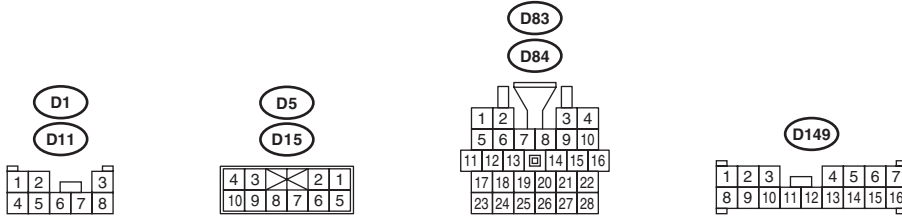

Remote Control Mirror System

WIRING SYSTEM

---

b

b

LIST OF CONNECTORS

WI-44550