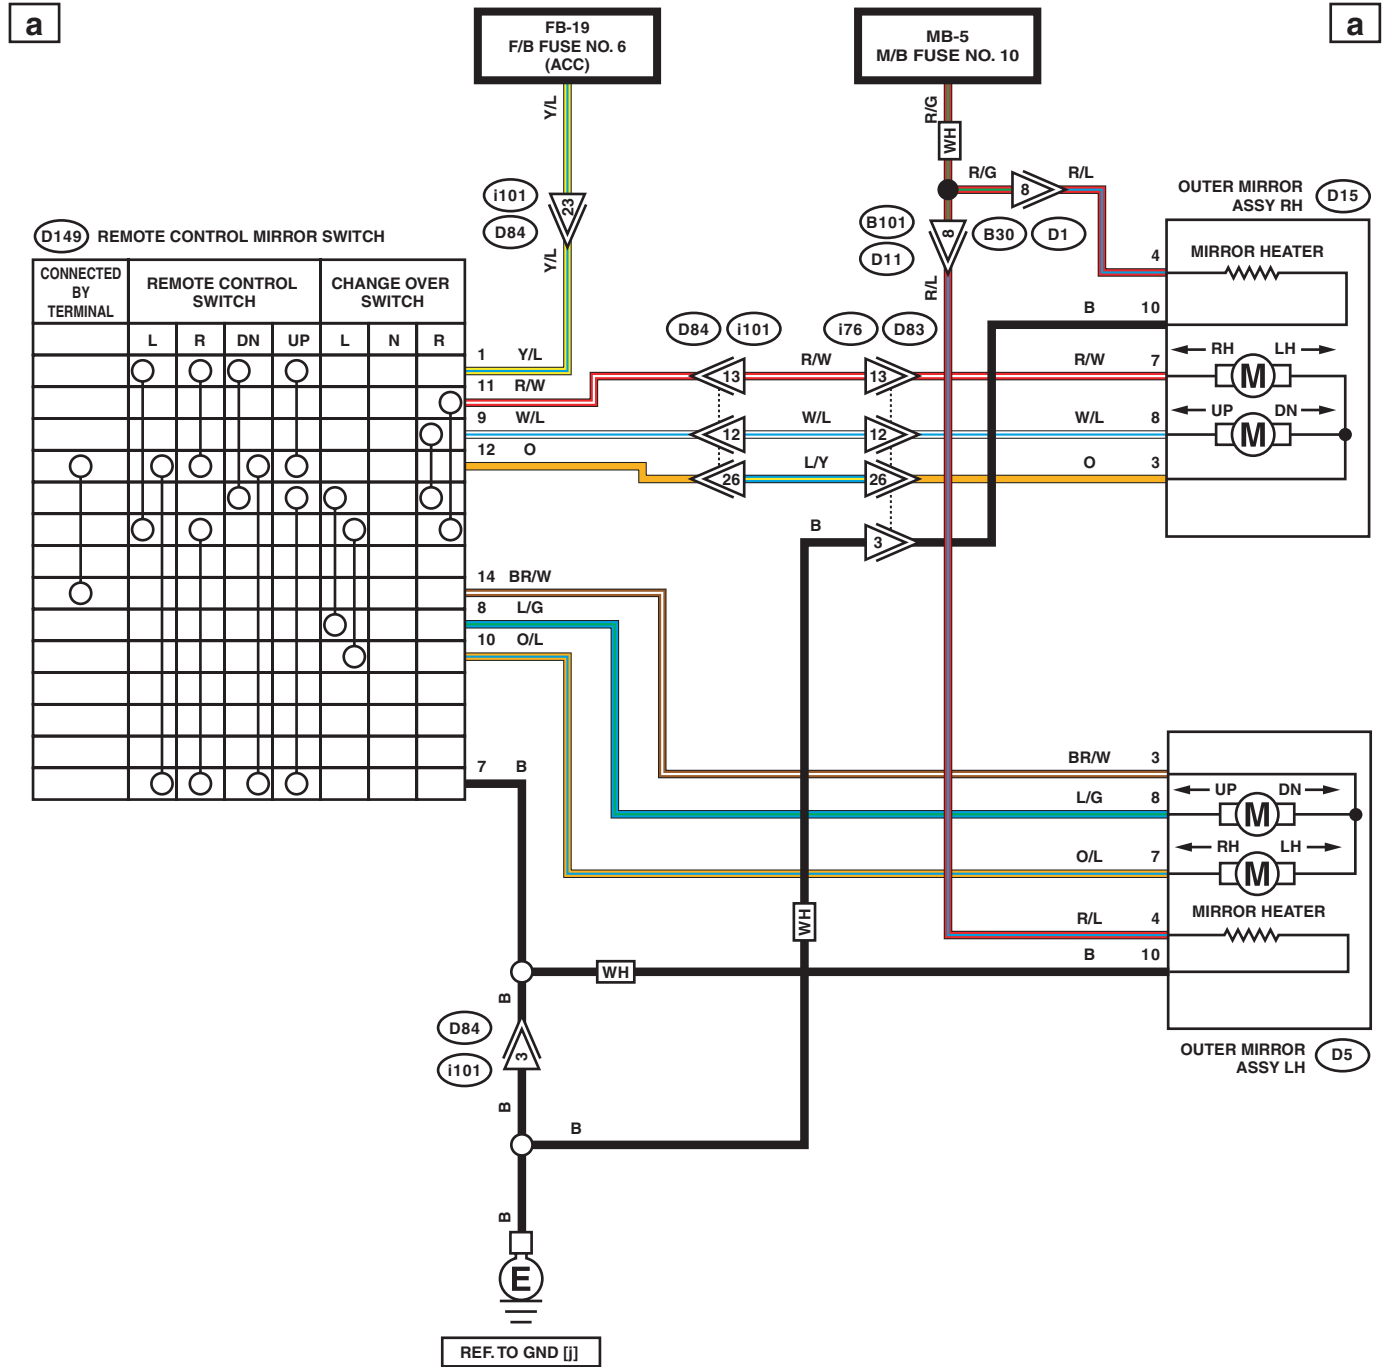

Remote Control Mirror System

WIRING SYSTEM

45. Remote Control Mirror System

A: WIRING DIAGRAM

[WH] : WITH MIRROR HEATER

WI-44549

Remote Control Mirror System

WIRING SYSTEM